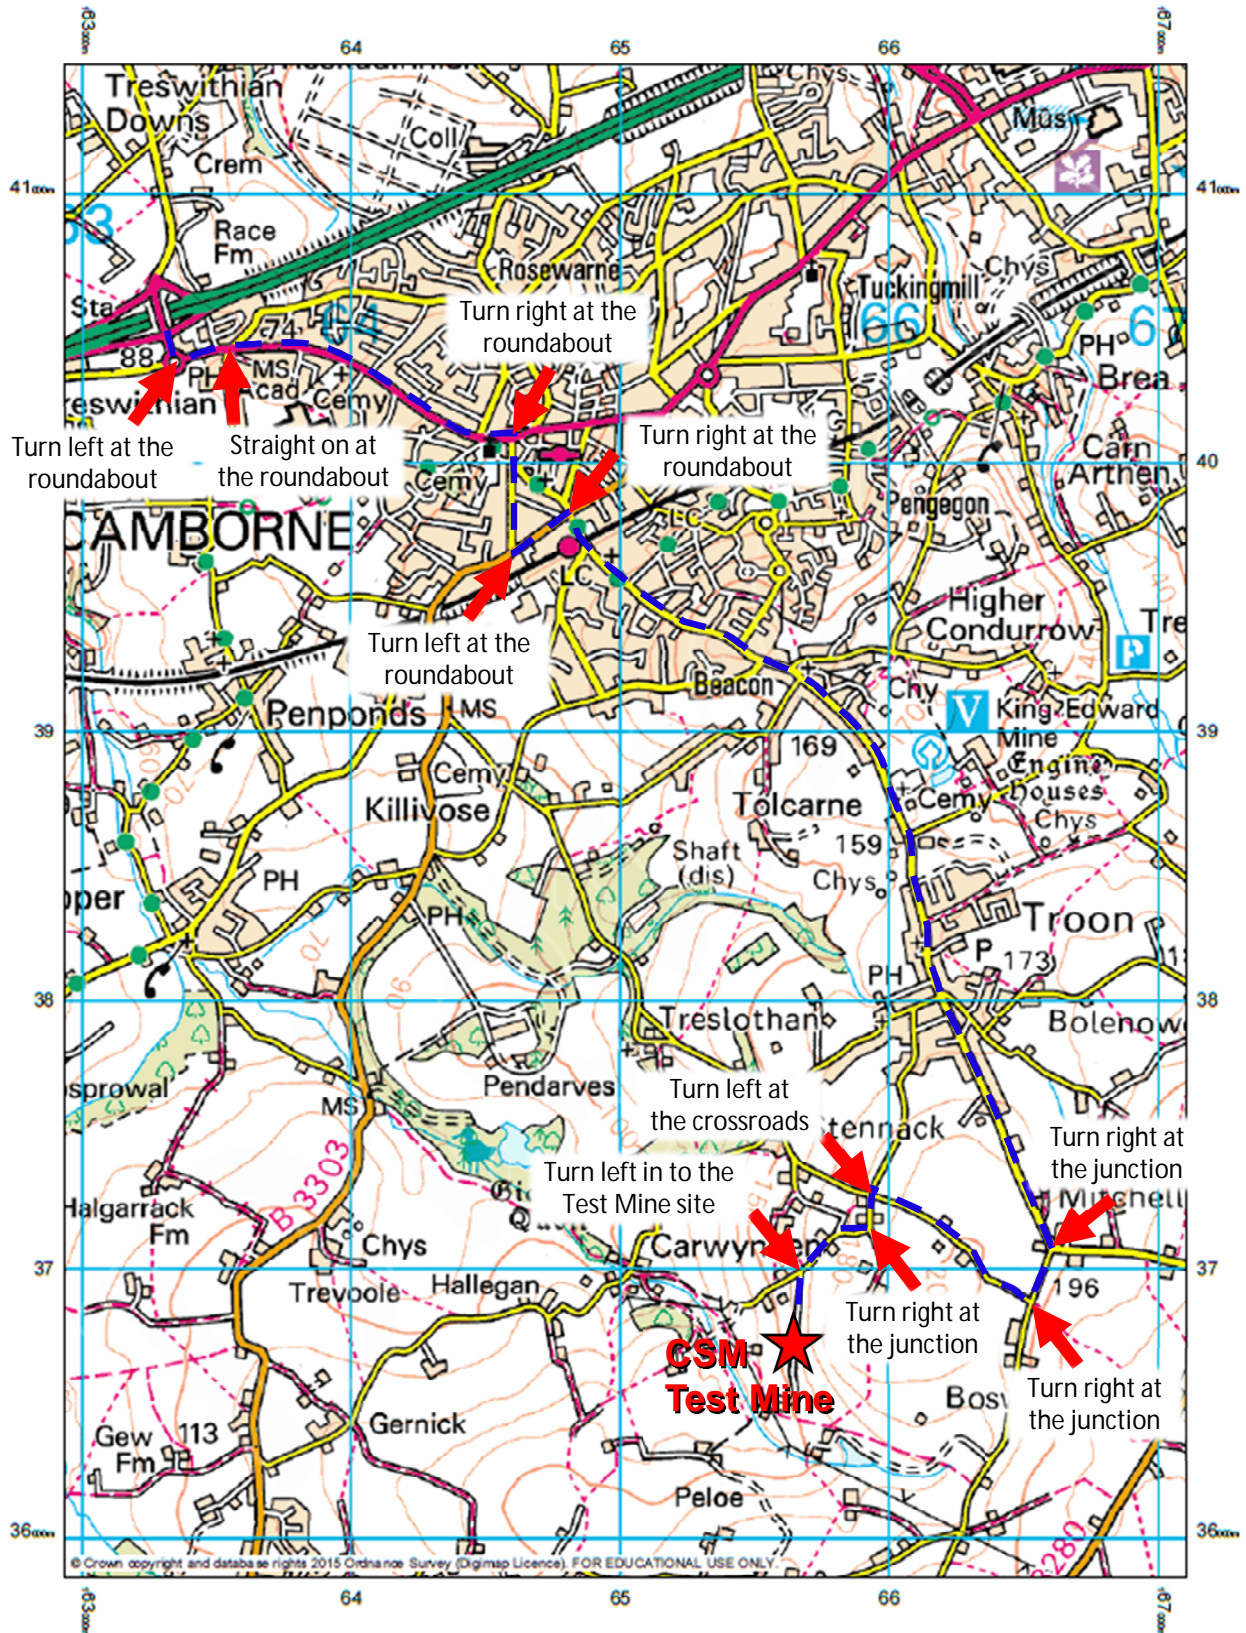

A30 Camborne West Jcn to CSM Test Mine (~10 minutes)

Route: From the A30 take the Camborne West exit and turn left at the roundabout and head towards Troon (see red arrows above for the key junctions). Drive through the village of Troon and after entering the national speed limit zone take the next right hand turn followed by the next right. You **MUST** drive *very* slowly on the final 500 m to the Test Mine from the minor crossroads NE of Carwynnen – the road is narrow and may have children, dogs, horses, cows or tractors on it. Please show due consideration and give way as appropriate.

Grid reference for Mine Office: SW 6566 3671

Postcode for Sat Nav: TR14 9JP (will take you past mine entrance)